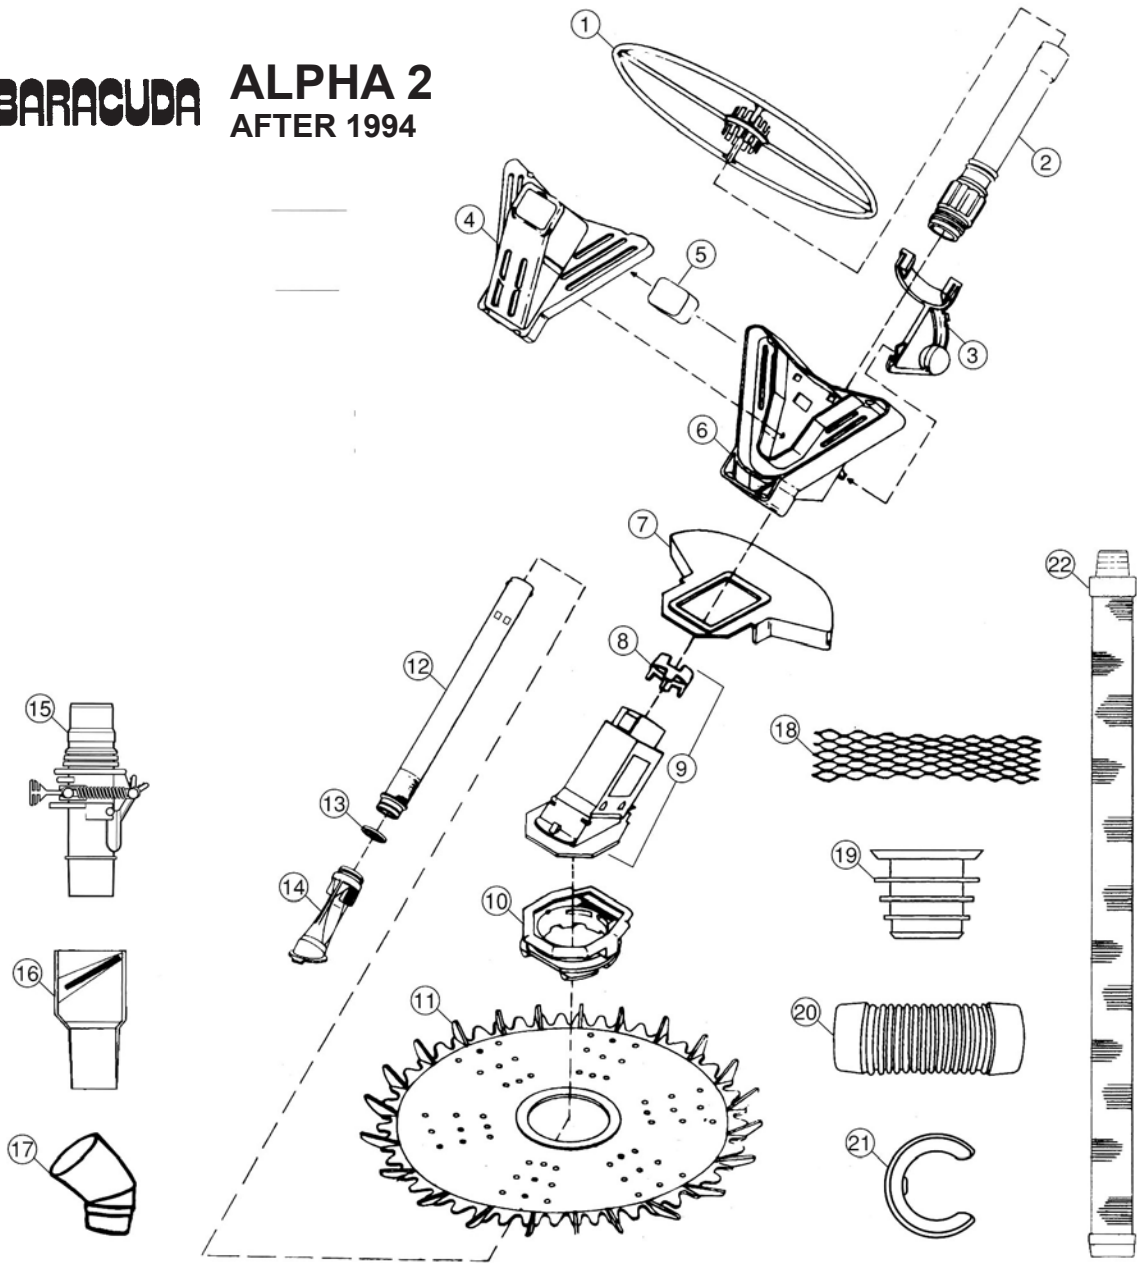

BARACUDA ALPHA 2
AFTER 1994

Code	Index#	Product	KEY	Description#	Price
		46055	1	Wheel Deflector 12" - Turquoise	
		74000	8	Compression Ring	
		70327	10	Foot Pad - Teal	
		70329	11	Finned Disc	
		56525	12	Threaded Inner Extension Pipe	
		81600	13	Diaphragm Retaining Ring	
		81701	14	Diaphragm	
		60050	15	Flowkeeper Valve	
		70244	17	45° Elbow	
		70263	19	Inground Valve Cuff	
		33160	20	4.5" Connector - Aqua	
		83247	21	Hose Weight (2 required)	
		772415	22	Hose Section 4' - Aqua	