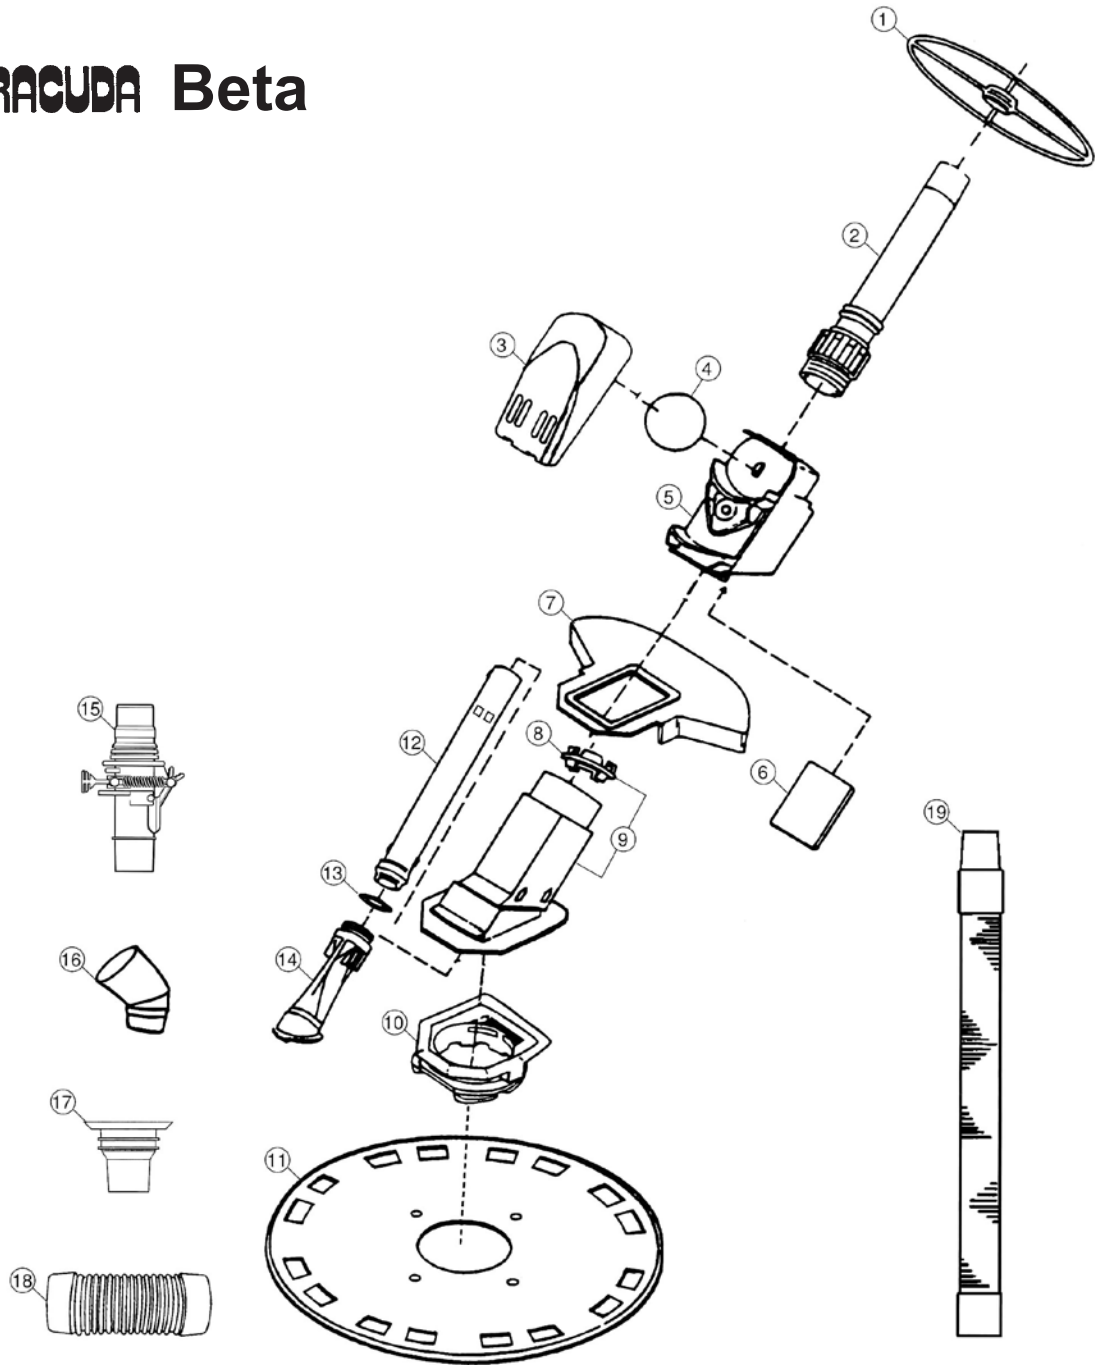

# BARACUDA Beta

Code	Index#	Product#	KEY	Description#	Price
		46055	1	Wheel Deflector 12" - Turquoise	
		74000	8	Compression Ring	
		56525	12	Threaded Inner Extension Pipe	
		81600	13	Diaphragm Retaining Ring	
		60050	15	Flowkeeper Valve	
		70244	16	45° Elbow	
		70264	17	Above Ground Valve Cuff	
		33205	18	4.5" Connector - White	
		24209		Hose Deflector - White	
		772151	19	Hose Section 4' - White	