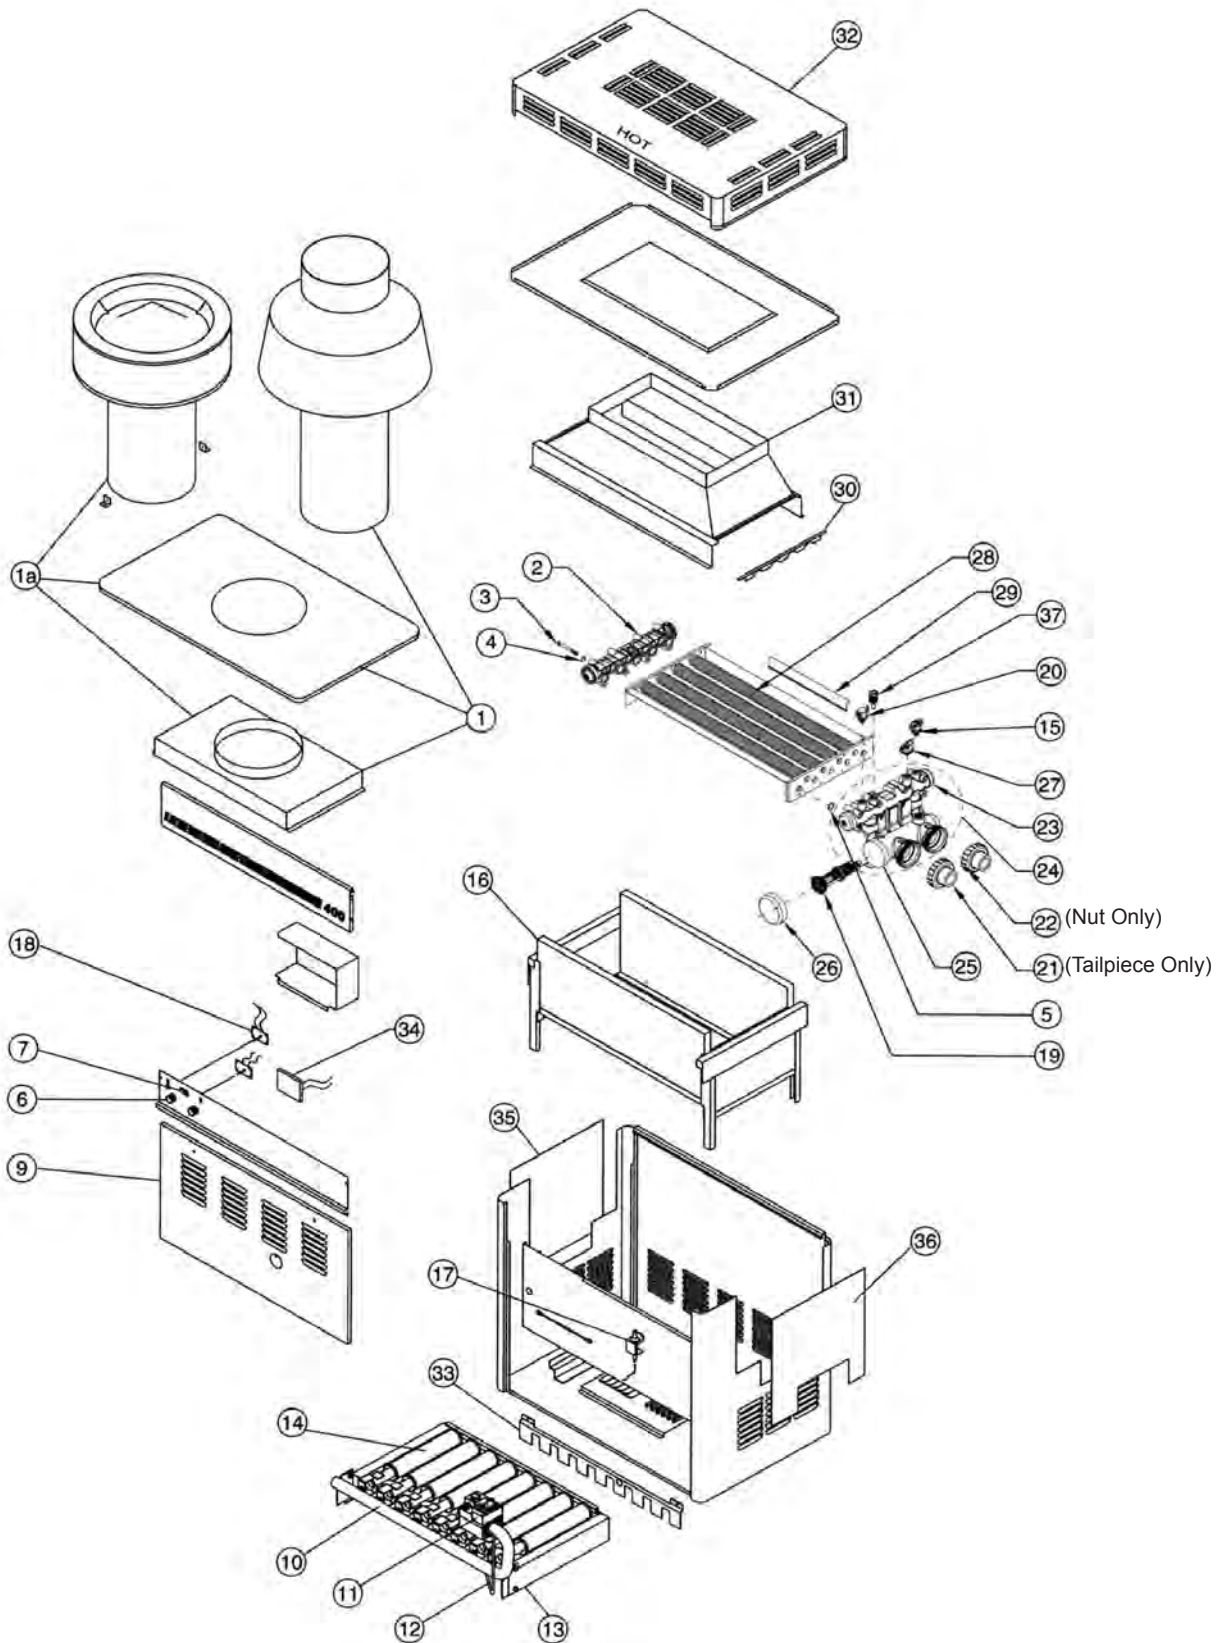

PENTAIR MiniMax CH Series

All items cataloged are normally stocked unless noted.

◆ Not Stocked * While Supplies Last

Code	Index#	Product#	Description	Price
			MiniMax CH Heater Parts	
			Vent Kit Assembly	
		460227	1 150 Indoor vent kit	
		460228	1 200 Indoor vent kit	
		460230	1 250 Indoor vent kit	
		460233	1 350 Indoor vent kit	
		460234	1 400 Indoor vent kit	
		460237	1a 150 Outdoor vent kit	
		460223	1a 250 Outdoor vent kit	
		460226	1a 400 Outdoor vent kit	
		471991	2 Return header assy.	
		471622	3 Bolt, heat exchanger	
		072184	4 Washer 3/8 in. ID 7/8 in. OD	
		070951	5 Tube seal gasket	
		470184	6 Thermostat knob	
		470186	7 Switch, rocker (single pole and double throw)	
			Control Panel Assy.	
		075468	9 150 door, millivolt	
		075604	9 200 door, millivolt	
		075488	9 250 door, millivolt	
		075606	9 350 door, millivolt	
		075490	9 400 door, millivolt	
		070256	10 150 Manifold burner	
		070257	10 250 Manifold burner	
		075526	10 300 Manifold burner	
		075527	10 350 Manifold burner	
		070258	10 400 Manifold burner	
		075457	11 Gas valve natural, millivolt	
		075458	11 Gas valve propane, millivolt	
		076084	12 Pilot tube, millivolt (150,200)	
		076085	12 Pilot tube, millivolt (250,300)	
		076086	Pilot tube, millivolt (350,400)	
			Burner Tray Assy.	
		075502	13 150 Propane, millivolt	
		075505	13 200 Propane, millivolt	
		075503	13 250 Propane, millivolt	
		075506	13 300 Propane, millivolt	
		075507	13 350 Propane, millivolt	
		075504	13 400 Propane, millivolt	
		070230	14 Burner - 150 (2 ea) 200 (3 ea) 250 (4 ea) 400 (7 ea)	
		470550	14a Burner with pilot bracket (not shown)	
		473605	15 Pressure Switch	