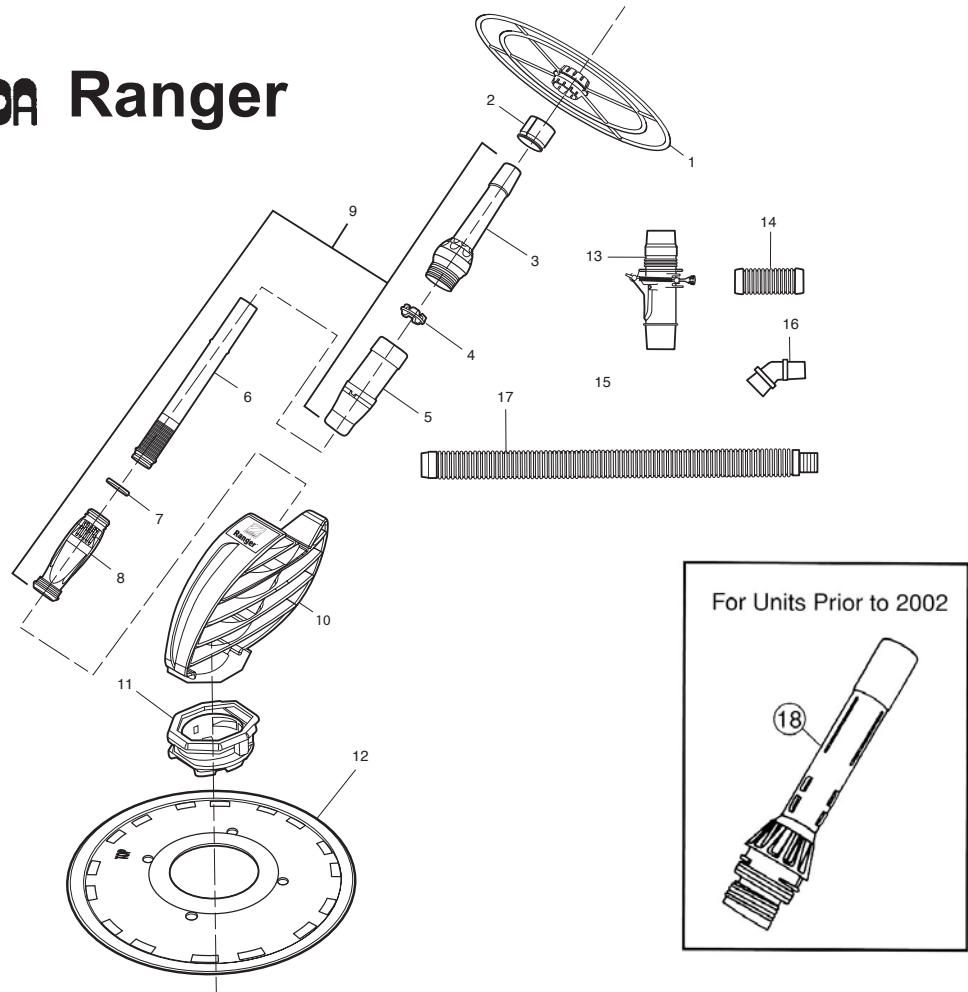

# BARACUDA Ranger

Code	Index#	Product#	KEY	Description#	Price
		46055	1	Wheel Deflector 12" - Turquoise	
		46155	1	Wheel Deflector 16" - Turquoise	
		69742	2	Wheel Adapter	
		69729	3	Ranger cassette Pipe w/ Handnut	
		74000	4	Compression Ring	
		81741	5	Diaphragm Chamber - Turquoise (Trade-in Only)	
		56525	6	Threaded Inner Extension Pipe	
		81600	7	Diaphragm Retaining Ring	
		69698	8	Diaphragm	
		69728	9	Ranger Cassette Complete (discontinued).	
		69730	10	Ranger Frame Assembly	
		72855	11	Foot Pad - Turquoise	
		48131	12	Ranger Disc	
		60050	13	Flowkeeper Valve	
		33205	14	4.5" Connector - White	
		70264	15	Above ground Valve Cuff	
		70244	16	45° Elbow	
		772151	17	Hose Section 4' - White	
		24209		Hose Deflector - White	